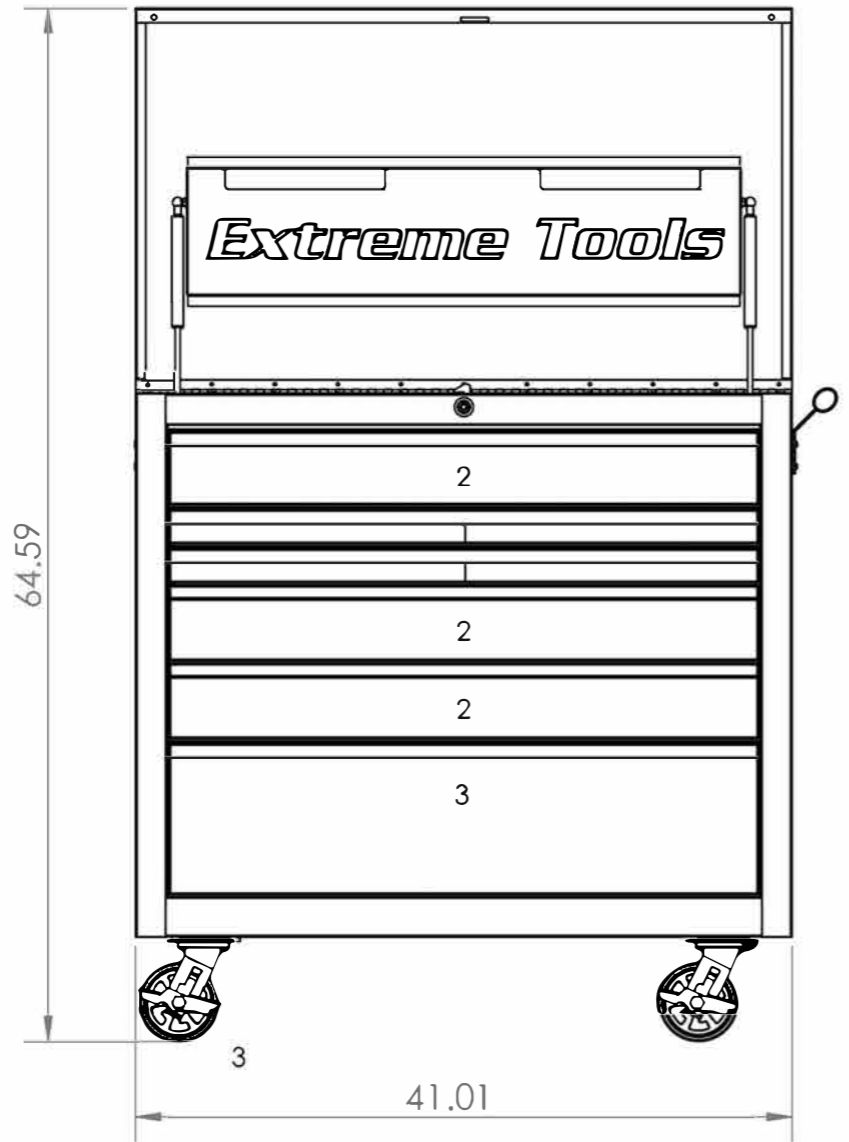

4

3

2

1

B

B

A

A

DRAWER No.	WIDTH		DEPTH		HEIGHT	
	O.D.	I.D.	O.D.	I.D.	O.D.	
1	36.812	35.711	23.75	22	2.3	1.79
2	36.812	35.711	23.75	22	4.73	4.22
3	36.812	35.711	23.075	22	9.60	9.10
OVERALL DIMS	41		24 1/8		41 3/4	

EX4106TC (SCHEMATIC)

4

3

2

1