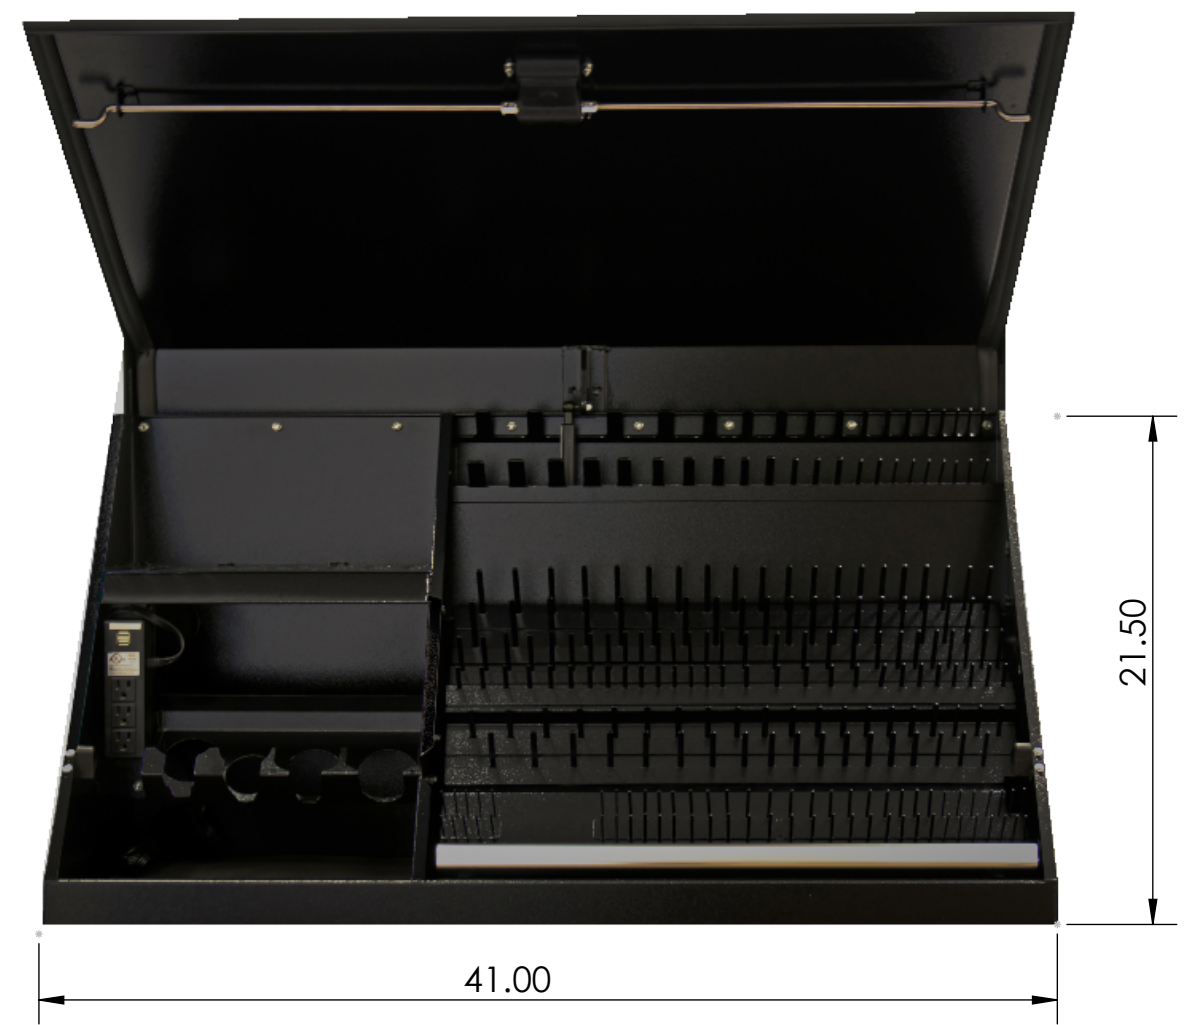

4

3

2

1

B

B

PWS4100TX

- Power Tool Rack with built-in 3-outlet power strip with 2 USB ports
- Wrench rack holds 17 SAE
- (64) 1/4" deep/standard socket pegs
- (66) 3/8" deep socket pegs
- (28) 3/8" shallow socket pegs
- (64) 1/2" deep/shallow socket pegs
- (47) screwdriver, nut driver, ratchet drivers & extensions slots
- Socket tray lifts to access more tool storage underneath

A

A

DRAWER No.	WIDTH	DEPTH	HEIGHT
OVERALL DIMS	41	17 3/8	21 1/2

PWS4100TX (SCHEMATIC)

4

3

2

1